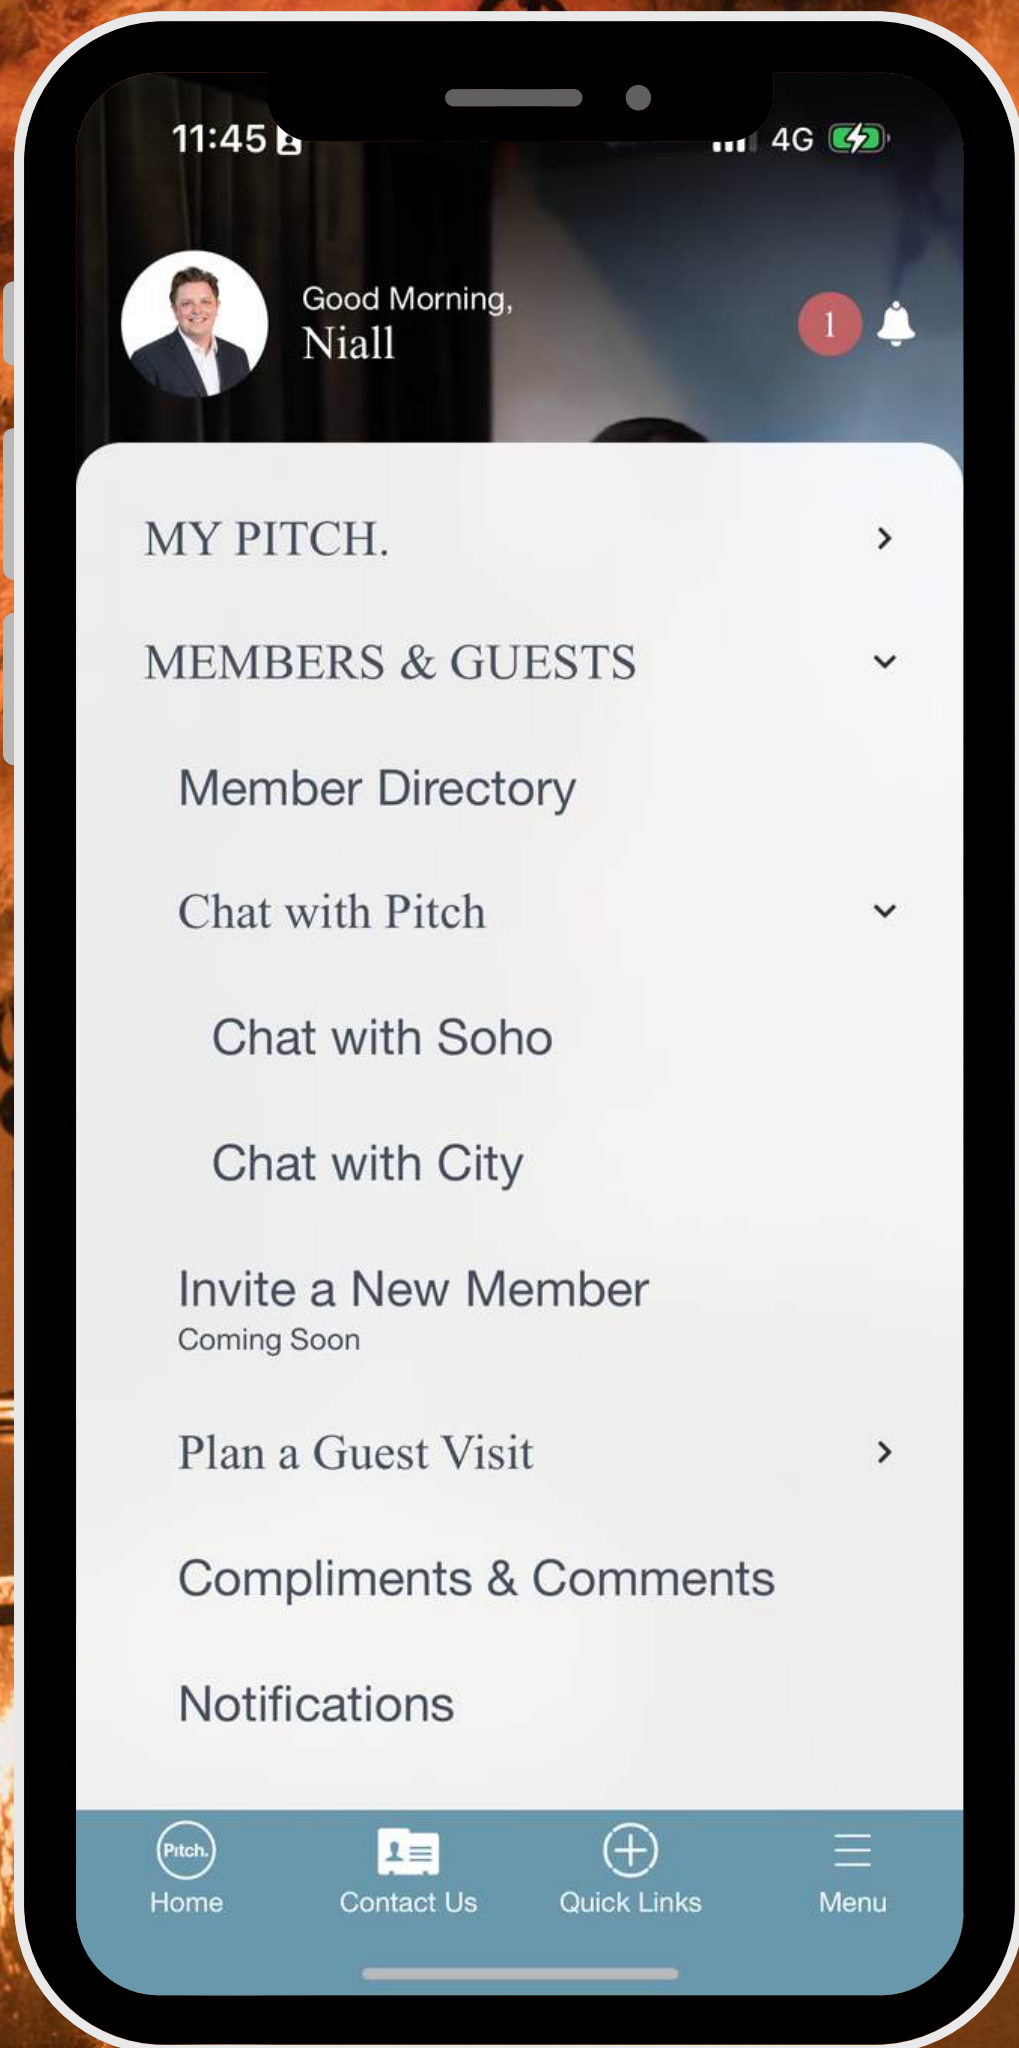

Pitch Members App

Our brand new members app will serve as our **HQ for Pitch**, allowing members to connect with each other, receive exclusive offers from our brand partners, manage bookings, and stay up to date with all the latest news and events!

Our app will be available to download on the Apple App Store and the Google Play Store.

Pacesetter is used in the following premium golf facilities.