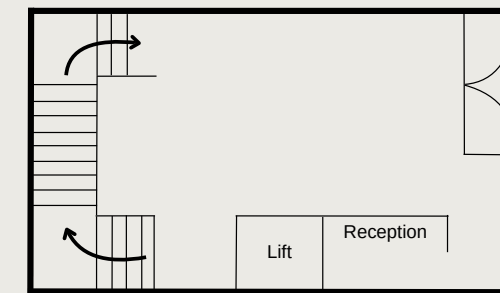

Spanning 9,000 square feet, our **space features:**

- Ten versatile bays
- Exclusive private members area with 4 bays
- An elegant bar and lounge area
- Tour technology provided by Trackman
- Access to PGA Professionals for lessons

Pitch Dublin

Dublin Floorplan

Ground Floor

Lower Floor

Landmark Location

Pitch. Dublin

Grafton Place,
60-63 Dawson Street
Dublin
D02K330

A Club Where Everyone is Welcome