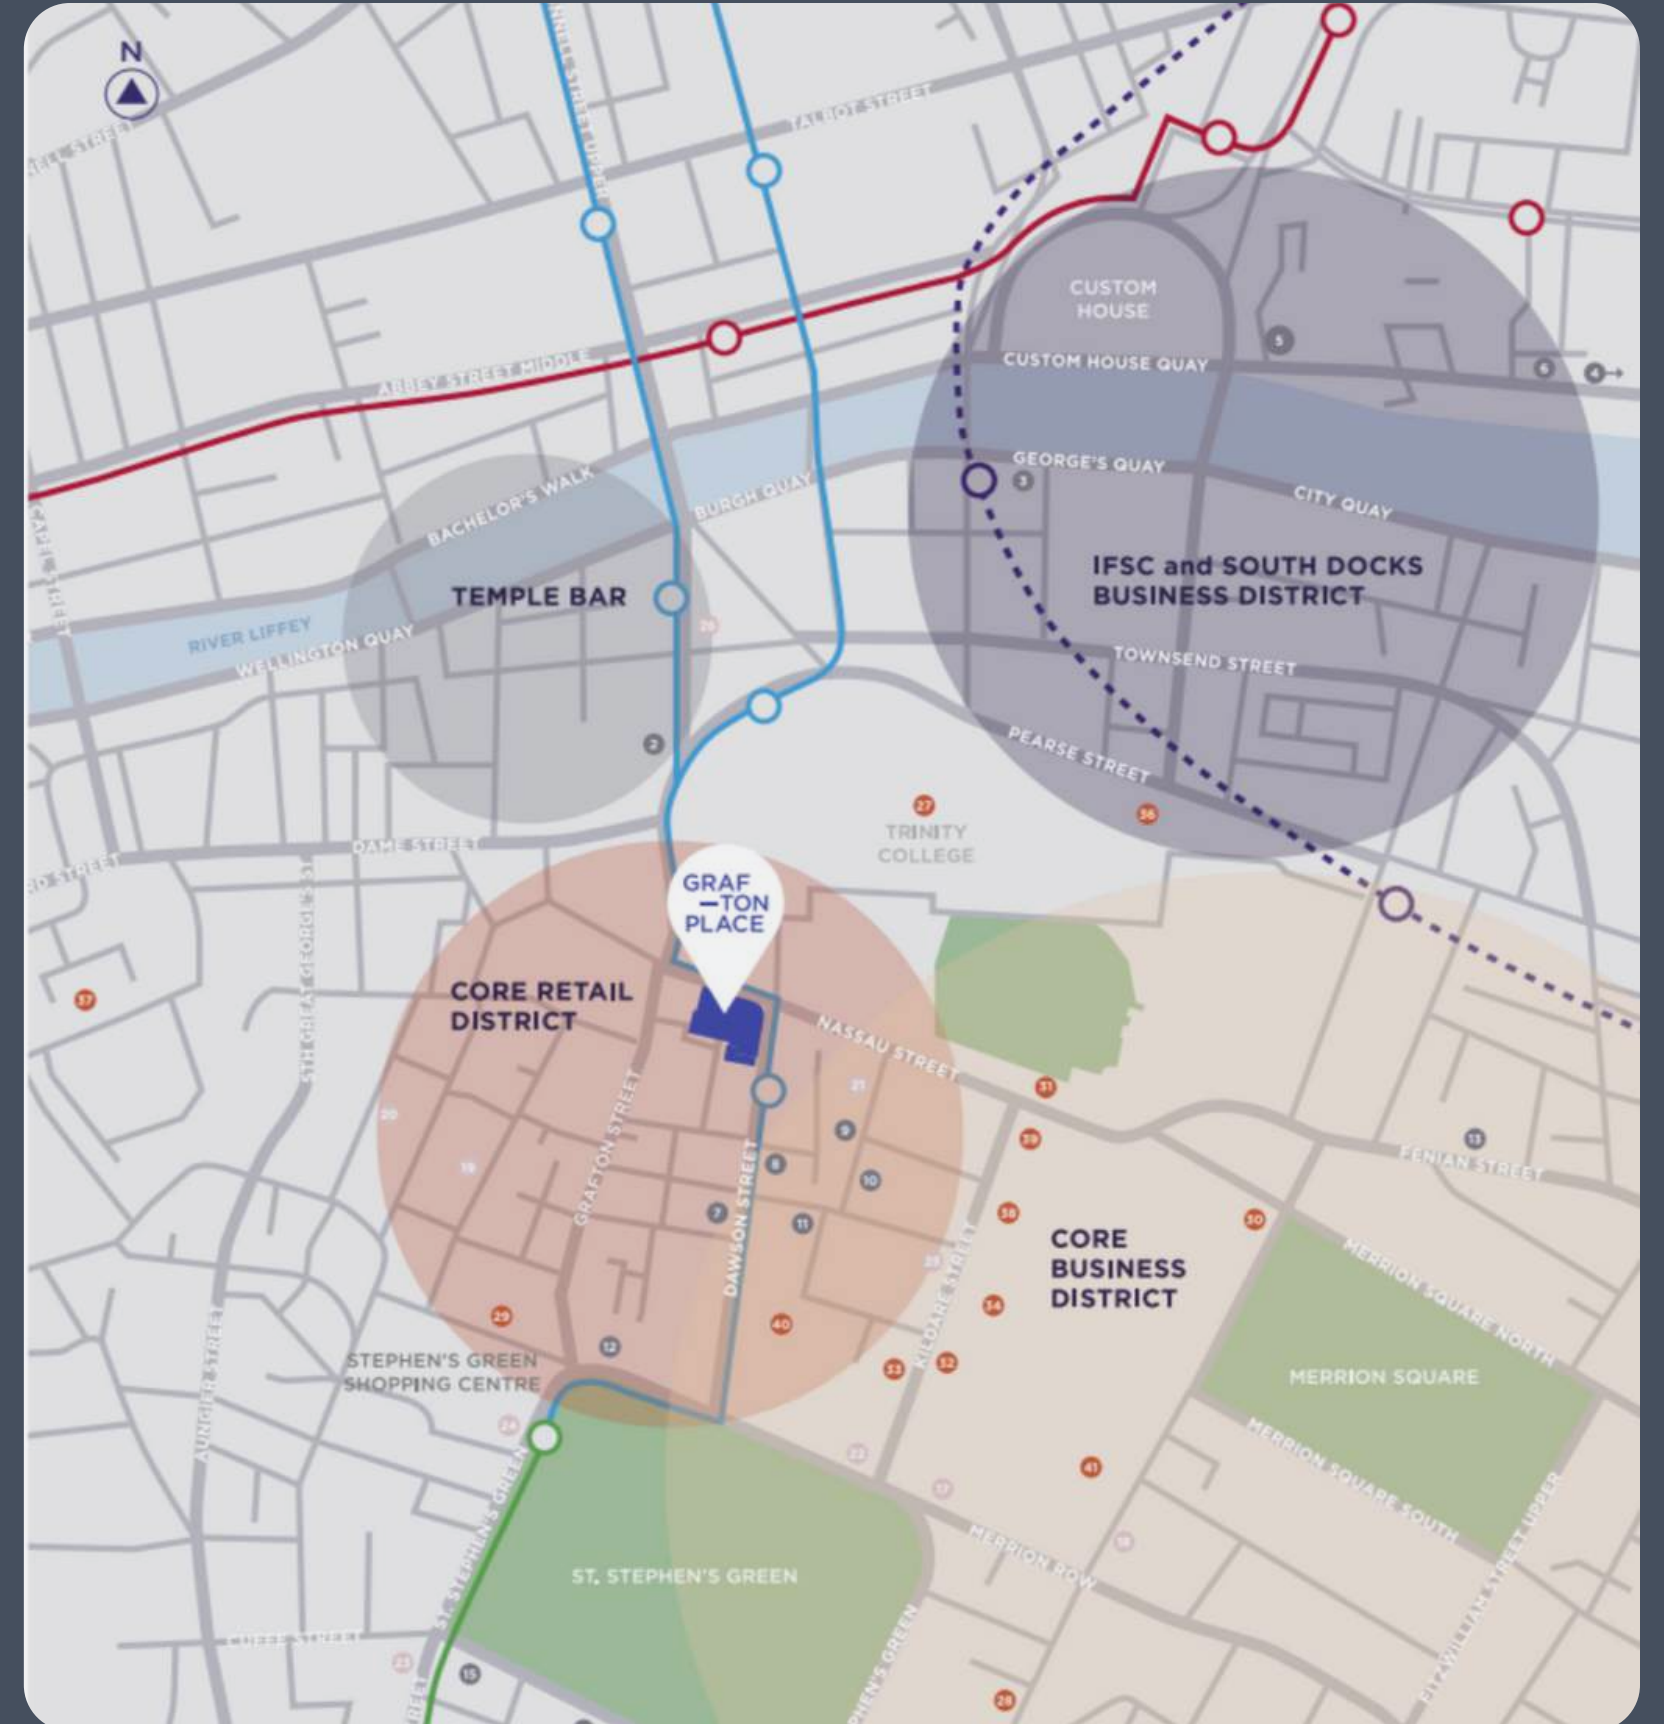

FAQ's

Relating to the Package

How much bay time per month? You get 6 hours of complimentary bay off-peak time per month. Giving you plenty of time to practice

What is the unlimited guests policy mean? You can bring with you up to 7 guests for free to use the bays.