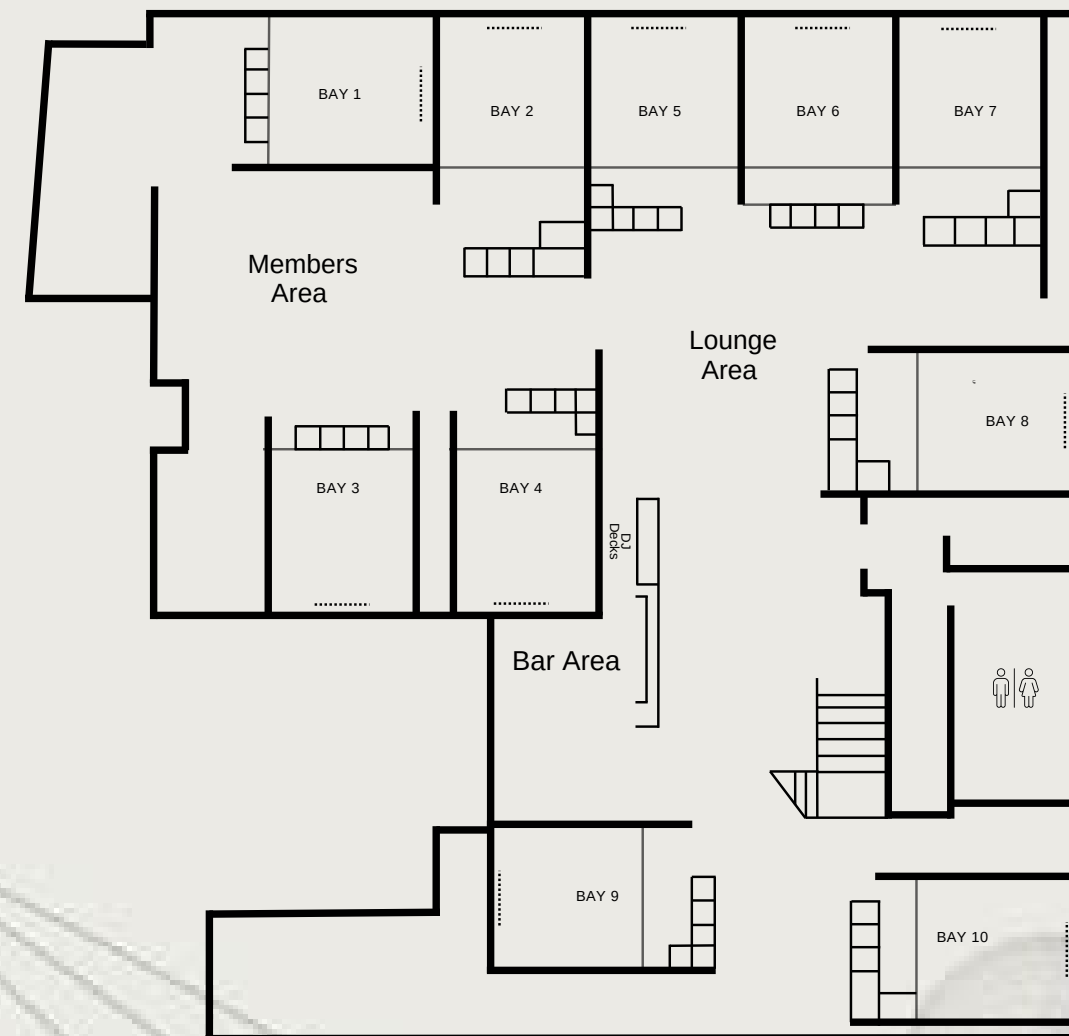

Spanning 9,000 square feet, our **space features:**

- Ten versatile bays
- Exclusive private members area with 4 bays
- An elegant bar and lounge area
- Tour technology provided by Trackman
- Access to PGA Professionals for lessons

Pitch Dublin

Dublin Floorplan

Ground Floor

Lower Floor

Landmark Location

Pitch. Dublin

Grafton Place,
60-63 Dawson Street
Dublin
D02K330

A Club Where Everyone is Welcome