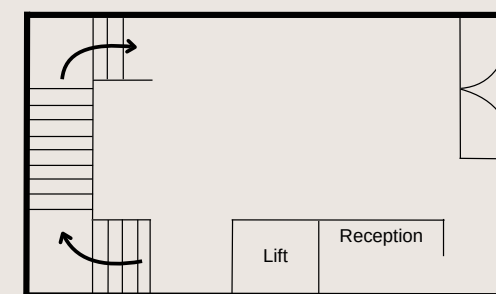

Spanning 9,000 square feet, our **space features:**

- Ten versatile bays
- Exclusive private members area with 4 bays
- An elegant bar and lounge area
- Tour technology provided by Trackman
- Access to PGA Professionals for lessons

Pitch Dublin

Dublin Floorplan

Ground Floor

Lower Floor

Landmark Location

Pitch. Dublin

Grafton Place,
60-63 Dawson Street
Dublin
D02K330

A Club Where Everyone is Welcome