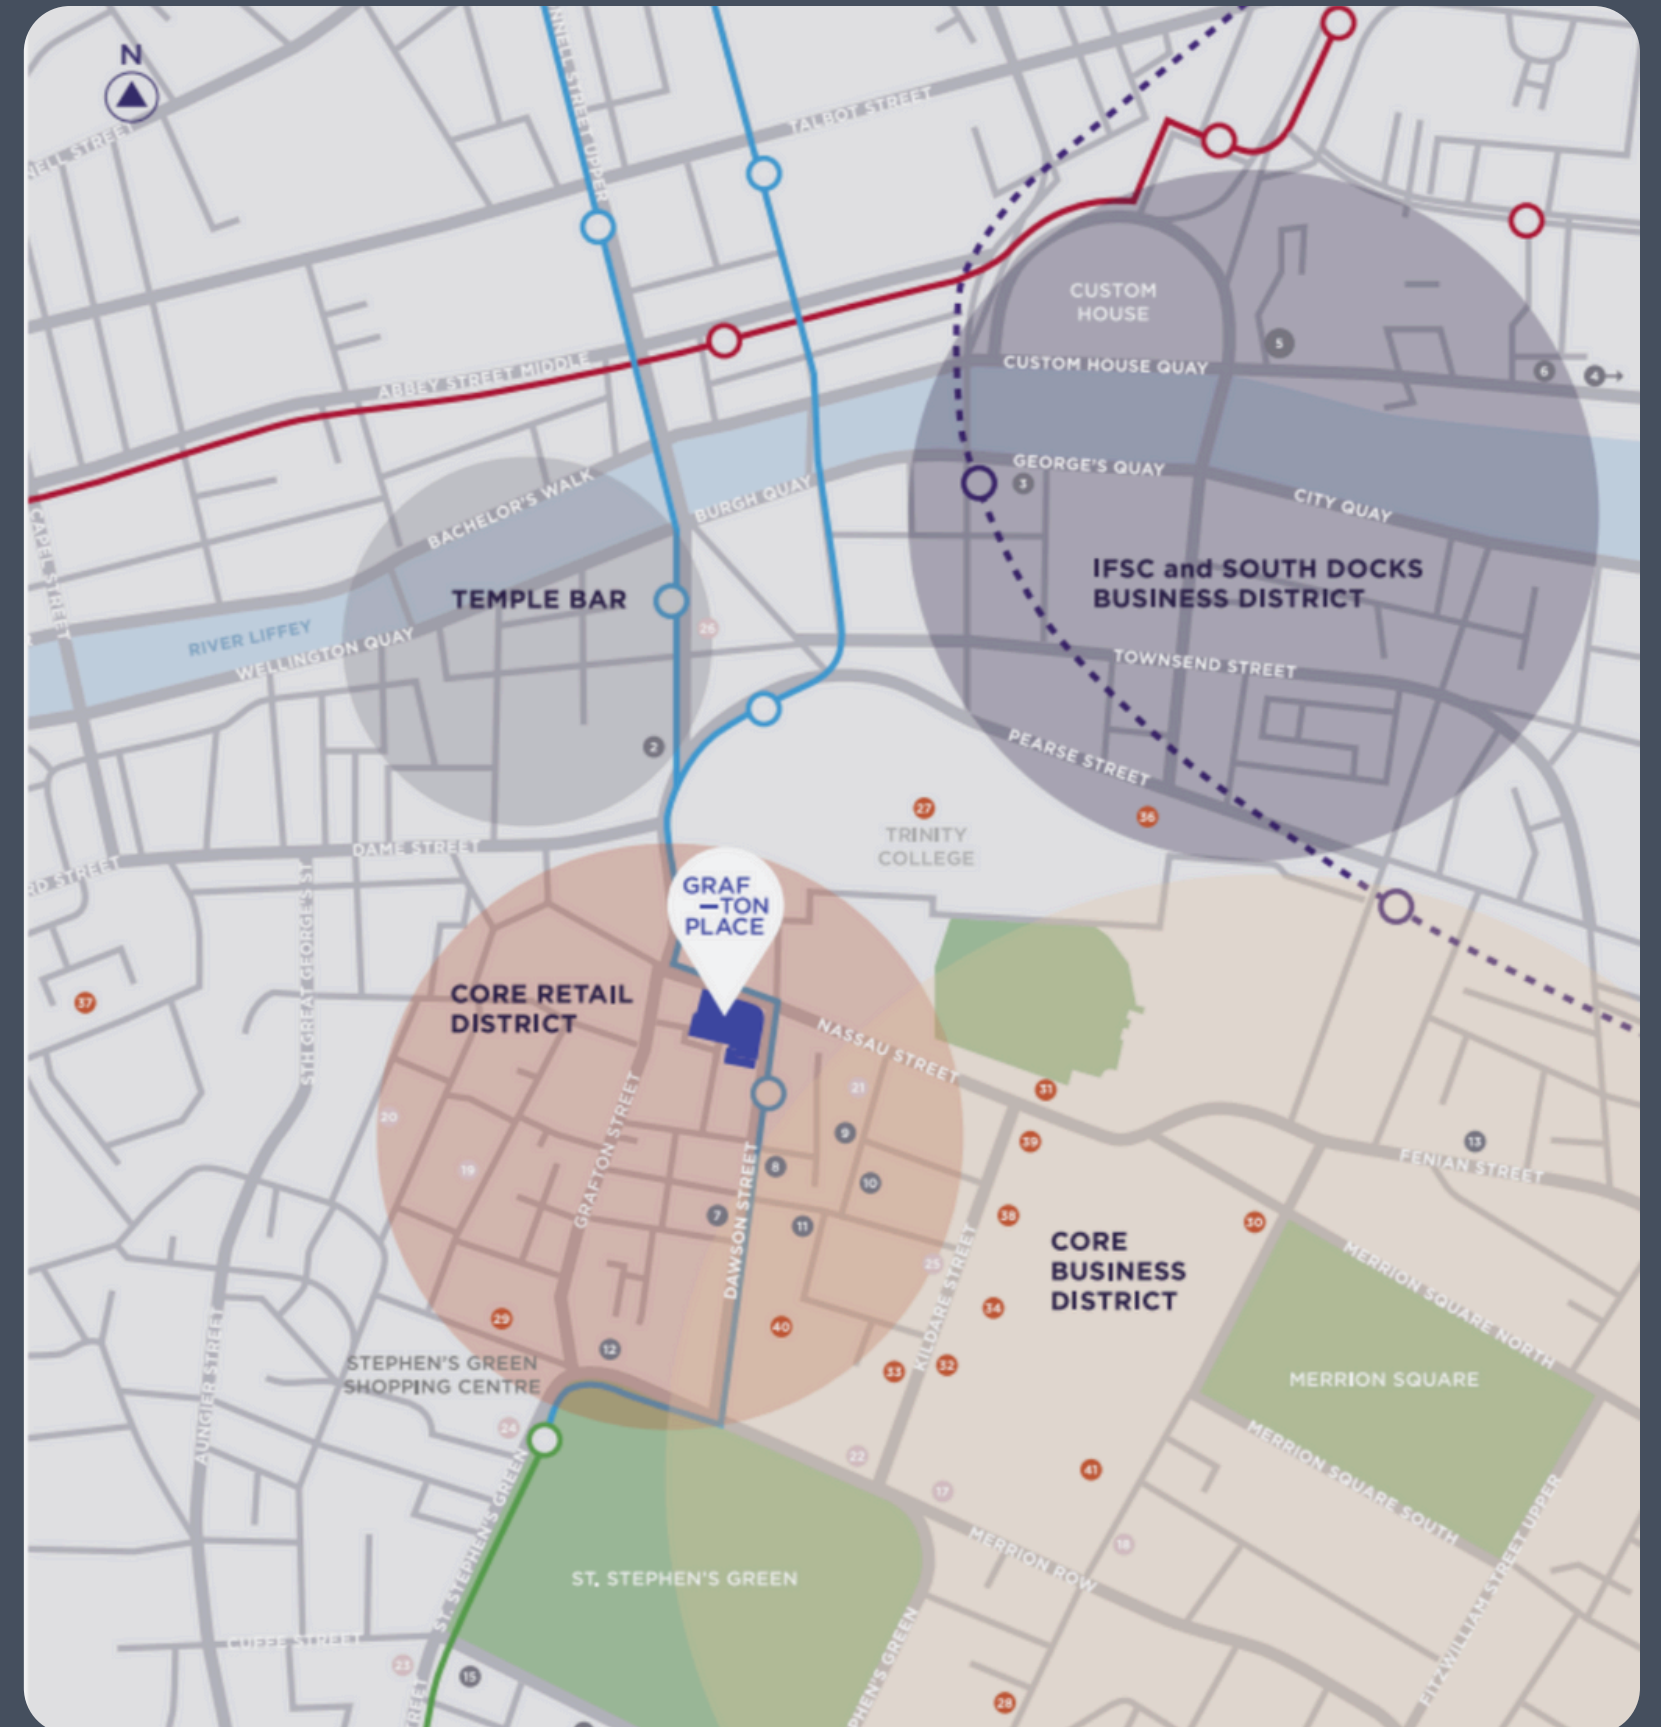

FAQ's

Relating to the Package

How much bay time per month? You get unlimited hours of complimentary bay off-peak time and 1 on-peak hour per month. Giving you plenty of time to practice

What is the unlimited guests policy mean? You can bring with you up to 7 guests for free to use the bays.