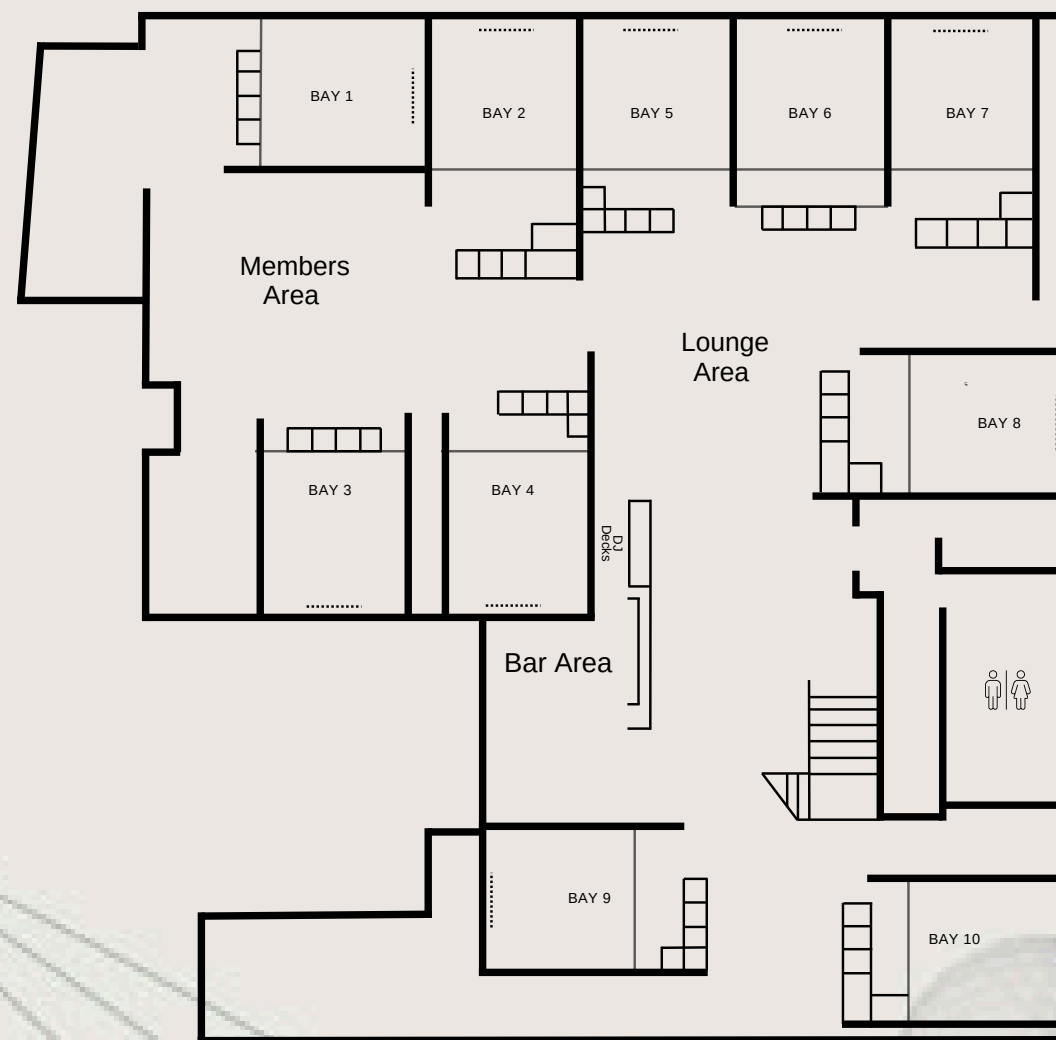

Spanning 9,000 square feet, our **space features:**

- Ten versatile bays
- Exclusive private members area with 4 bays
- An elegant bar and lounge area
- Tour technology provided by Trackman
- Access to PGA Professionals for lessons

Pitch Dublin

Dublin Floorplan

Ground Floor

Lower Floor

Landmark Location

Pitch. Dublin

Grafton Place,
60-63 Dawson Street
Dublin
D02K330

A Club Where Everyone is Welcome