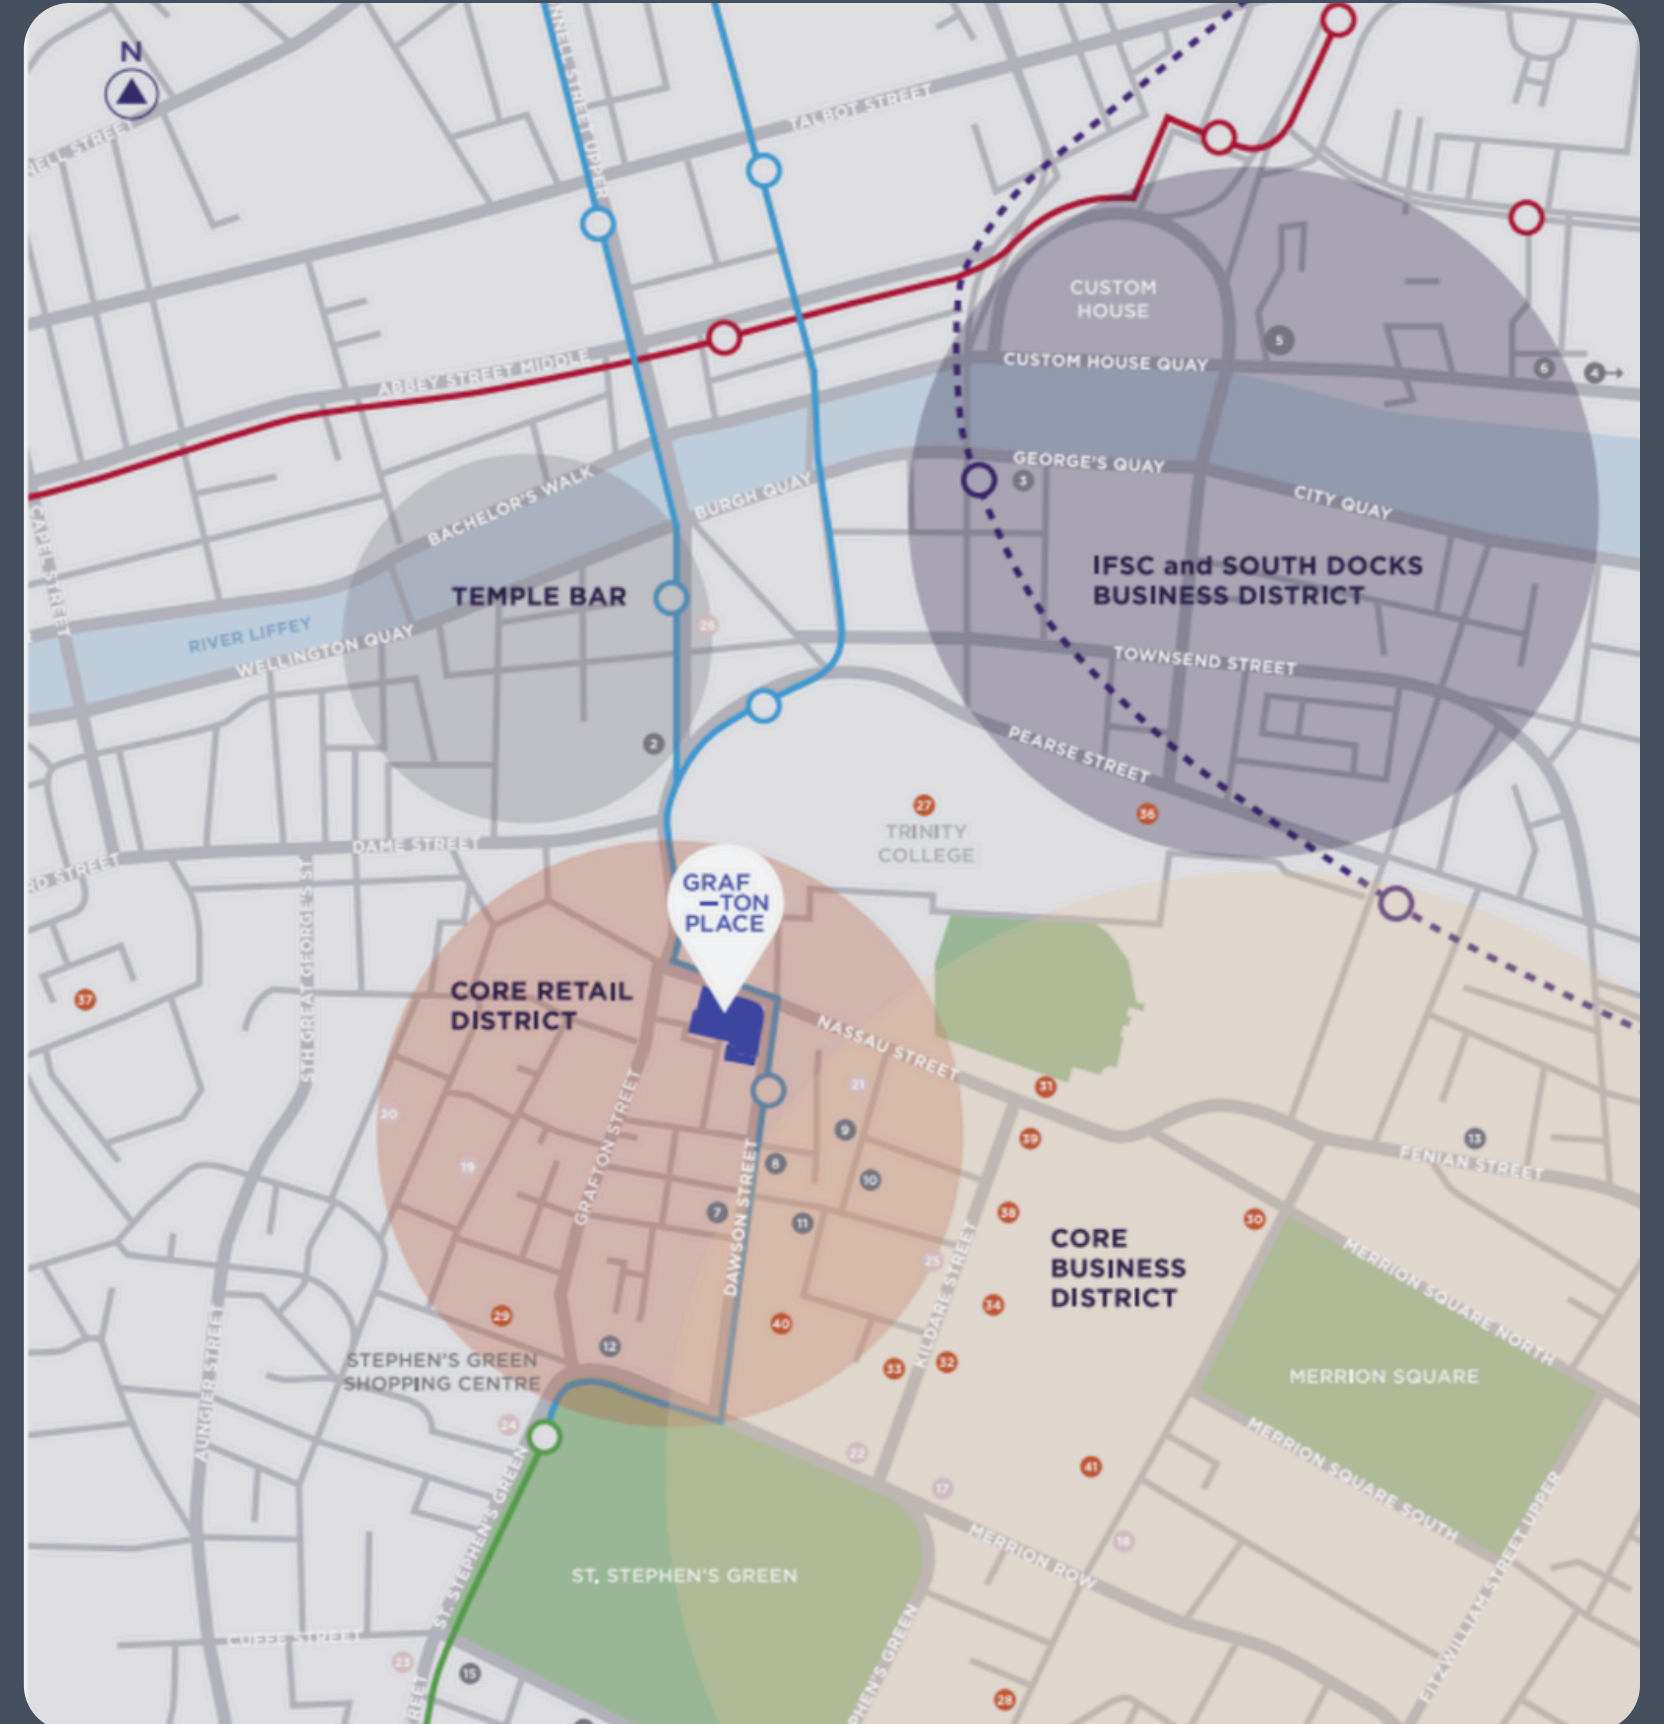

FAQ's

Relating to the Package

How much bay time per month? You get 6 hours of complimentary bay off-peak time per month. Giving you plenty of time to practice

What is the unlimited guests policy mean? You can bring with you up to 7 guests for free to use the bays.