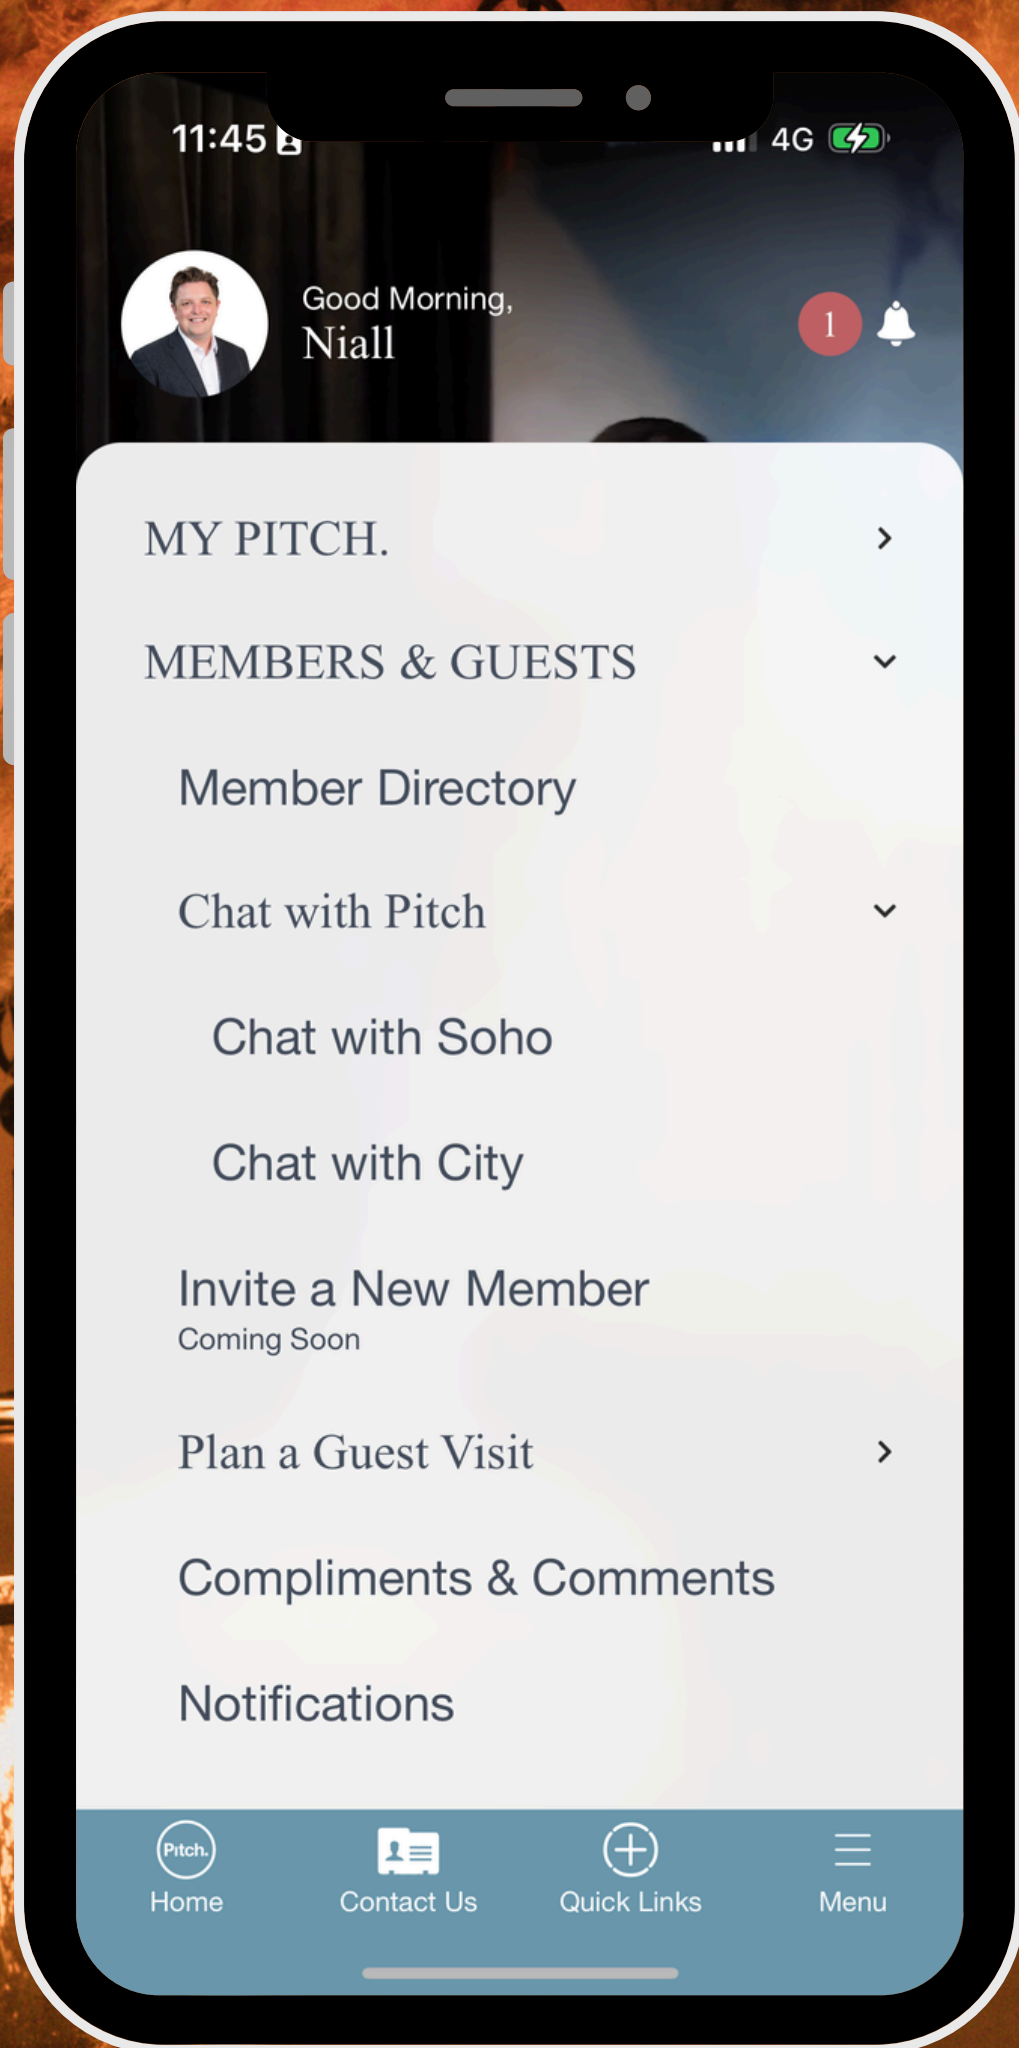

The Pitch logo, featuring the word "Pitch." in white, bold, sans-serif font inside a blue rounded square with white curved lines.

Pitch

Members App

Our brand new members app will serve as our **HQ for Pitch**, allowing members to connect with each other, receive exclusive offers from our brand partners, manage bookings, and stay up to date with all the latest news and events!

Our app will be available to download on the Apple App Store and the Google Play Store.

Pacesetter is used in the following premium golf facilities.