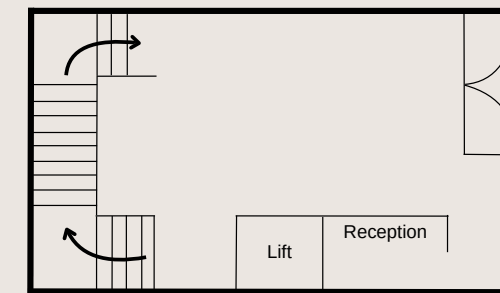

Spanning 9,000 square feet, our **space features:**

- Ten versatile bays
- Exclusive private members area with 4 bays
- An elegant bar and lounge area
- Tour technology provided by Trackman
- Access to PGA Professionals for lessons

Pitch Dublin

Dublin Floorplan

Ground Floor

Lower Floor

Landmark Location

Pitch. Dublin

Grafton Place,
60-63 Dawson Street
Dublin
D02K330

A Club Where Everyone is Welcome