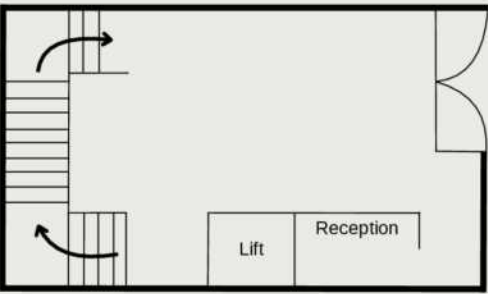

Dublin Floorplan

Ground Floor