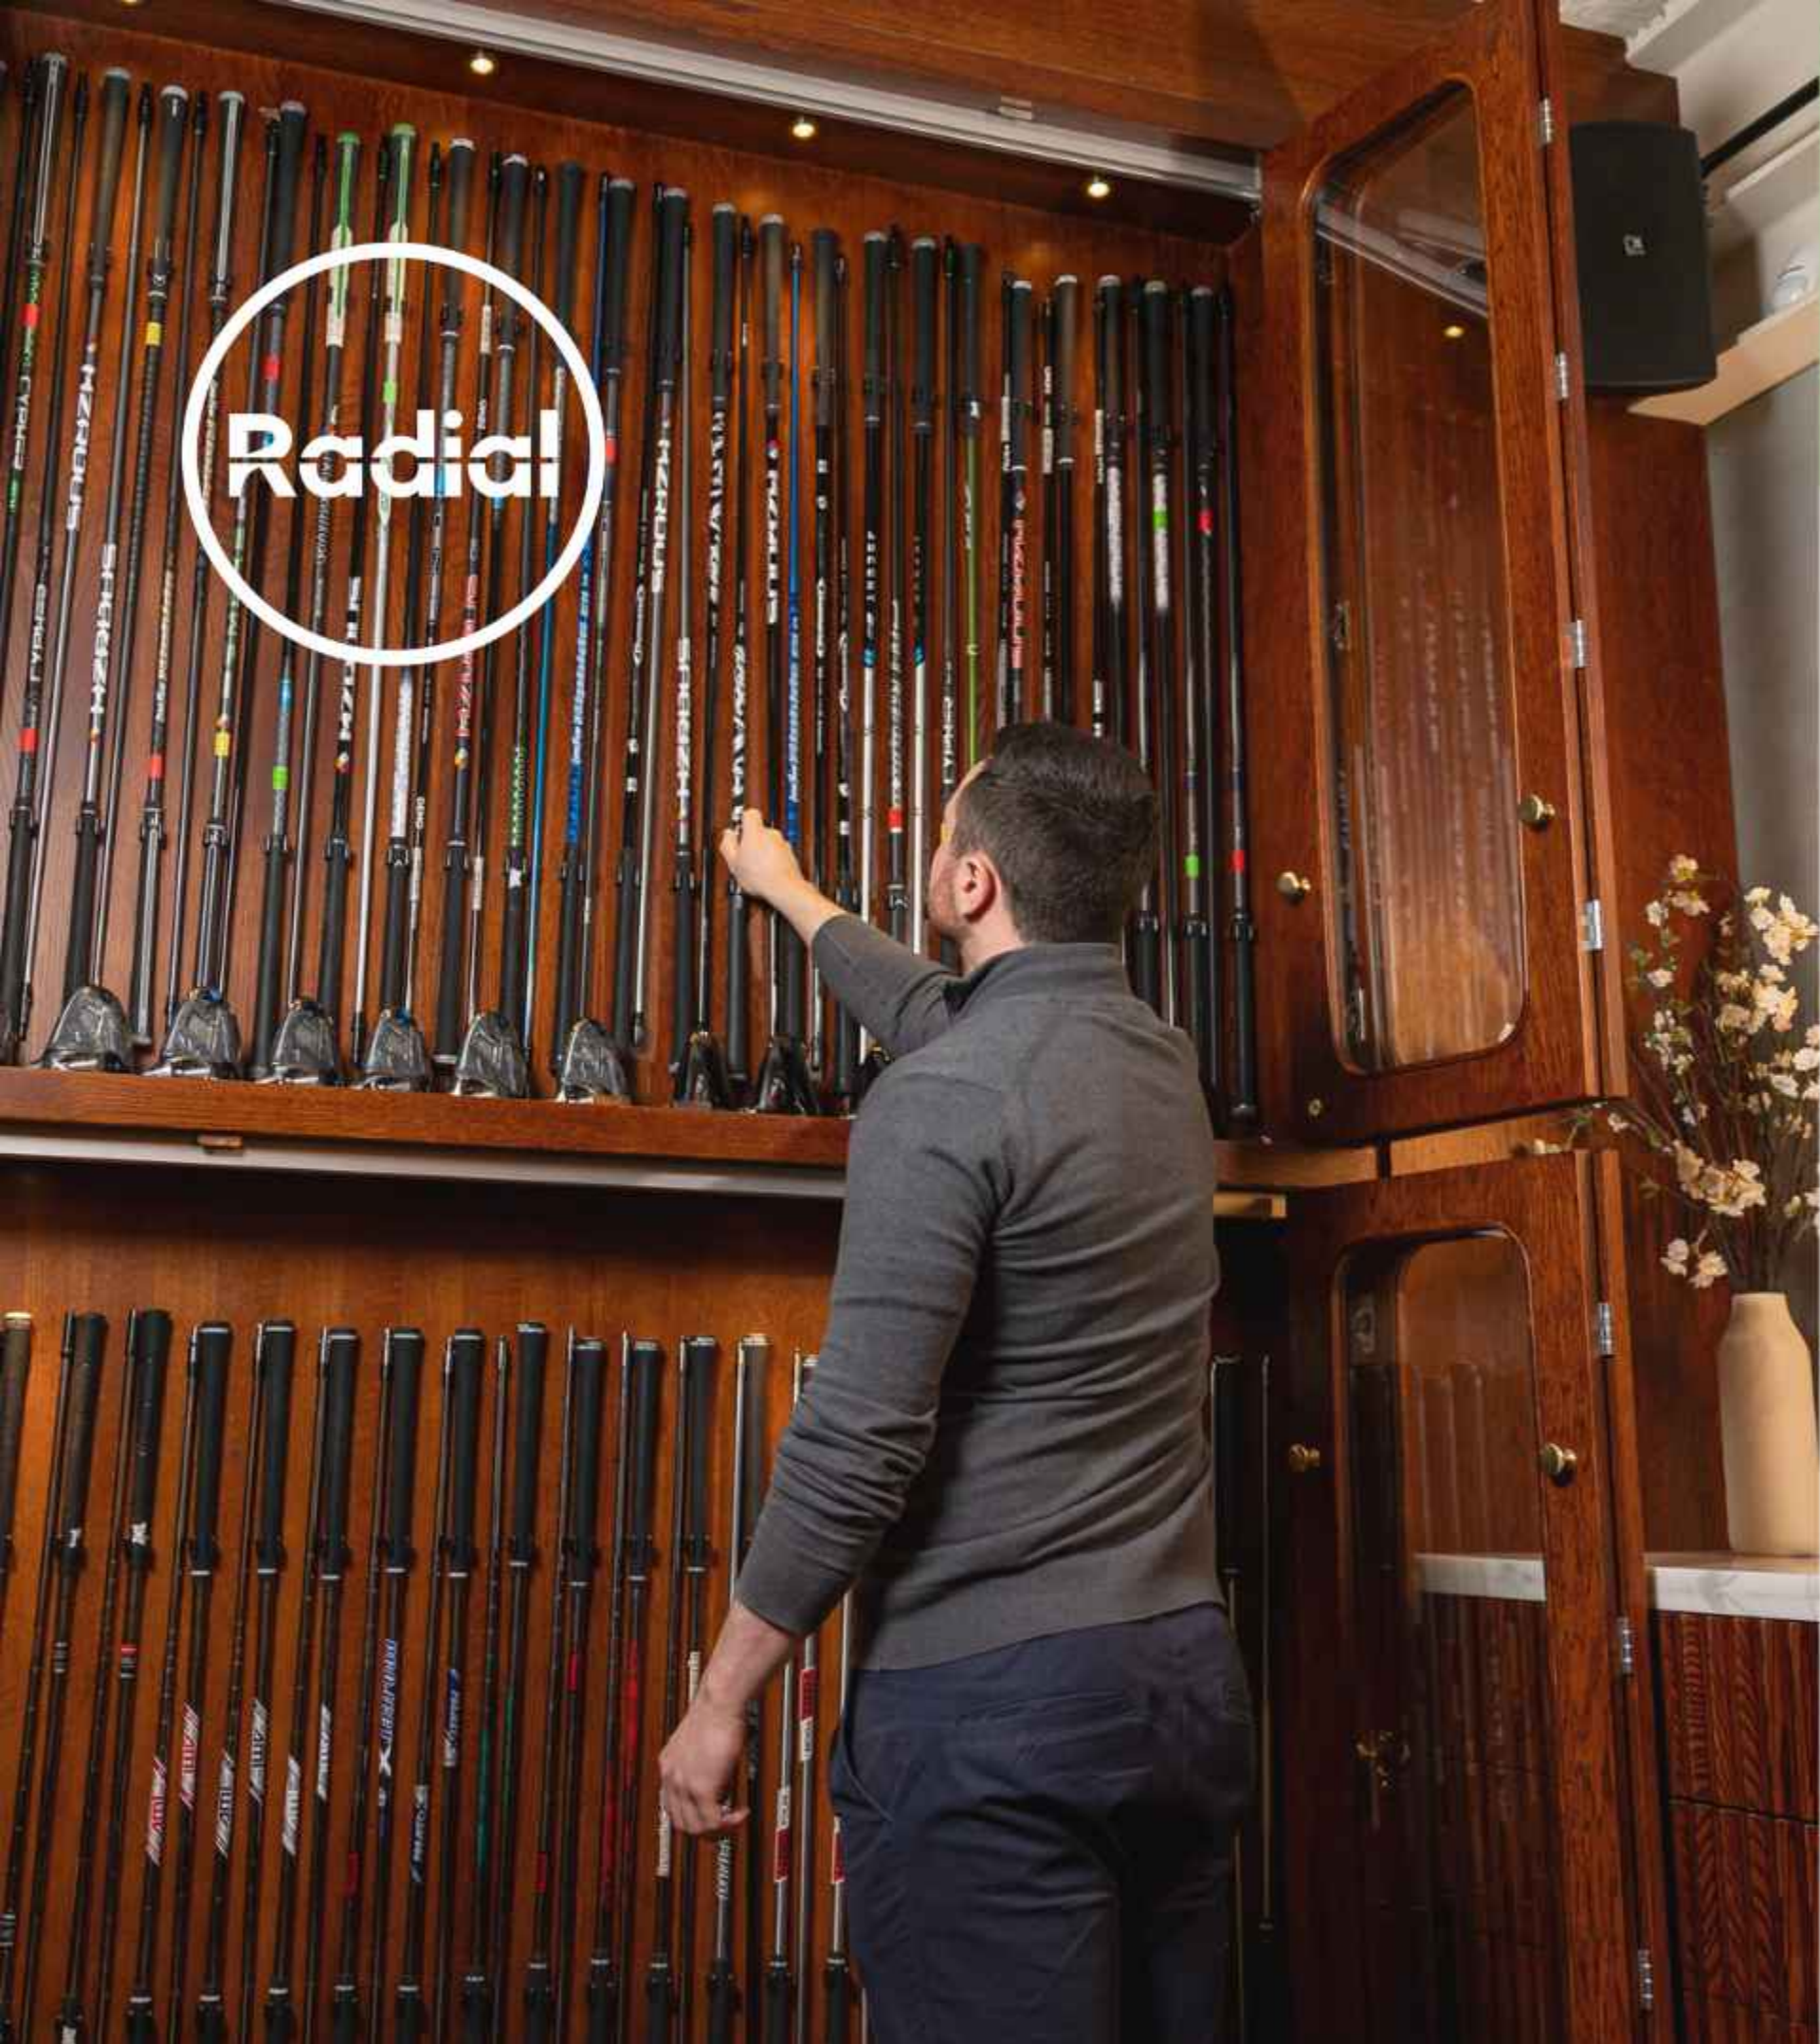

Radial Custom Fit

A unique fitting experience.

Based at Pitch Dublin, and alongside our incredibly experienced, reputable fitting team, a fitting session at Radial will have you feeling 100% confident with the clubs you take out onto the golf course.

Stocking some of the hottest brands such as Callaway, Mizuno, Titleist and Taylormade, and offer price matching on most products. Being fit properly is all about data, and at Pitch all of our fittings are given on the latest Trackman technology to optimise your performance.