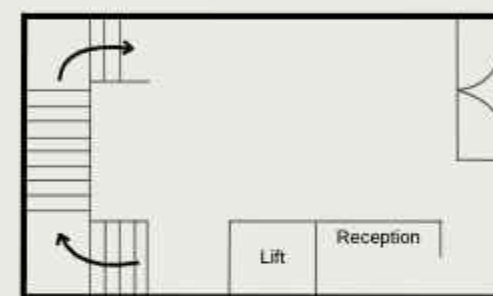

Spanning 9,000 square feet, our **space features:**

- Ten versatile bays
- Exclusive private members area with 4 bays
- An elegant bar and lounge area
- Tour technology provided by Trackman
- Access to PGA Professionals for lessons
- Radial custom fitting suite

Pitch Dublin

Dublin Floorplan

Ground Floor

Lower Floor

Landmark Location

Pitch. Dublin

unit 3A,
Grafton Place,
60-63 Dawson Street
Dublin

A Club Where Everyone is Welcome