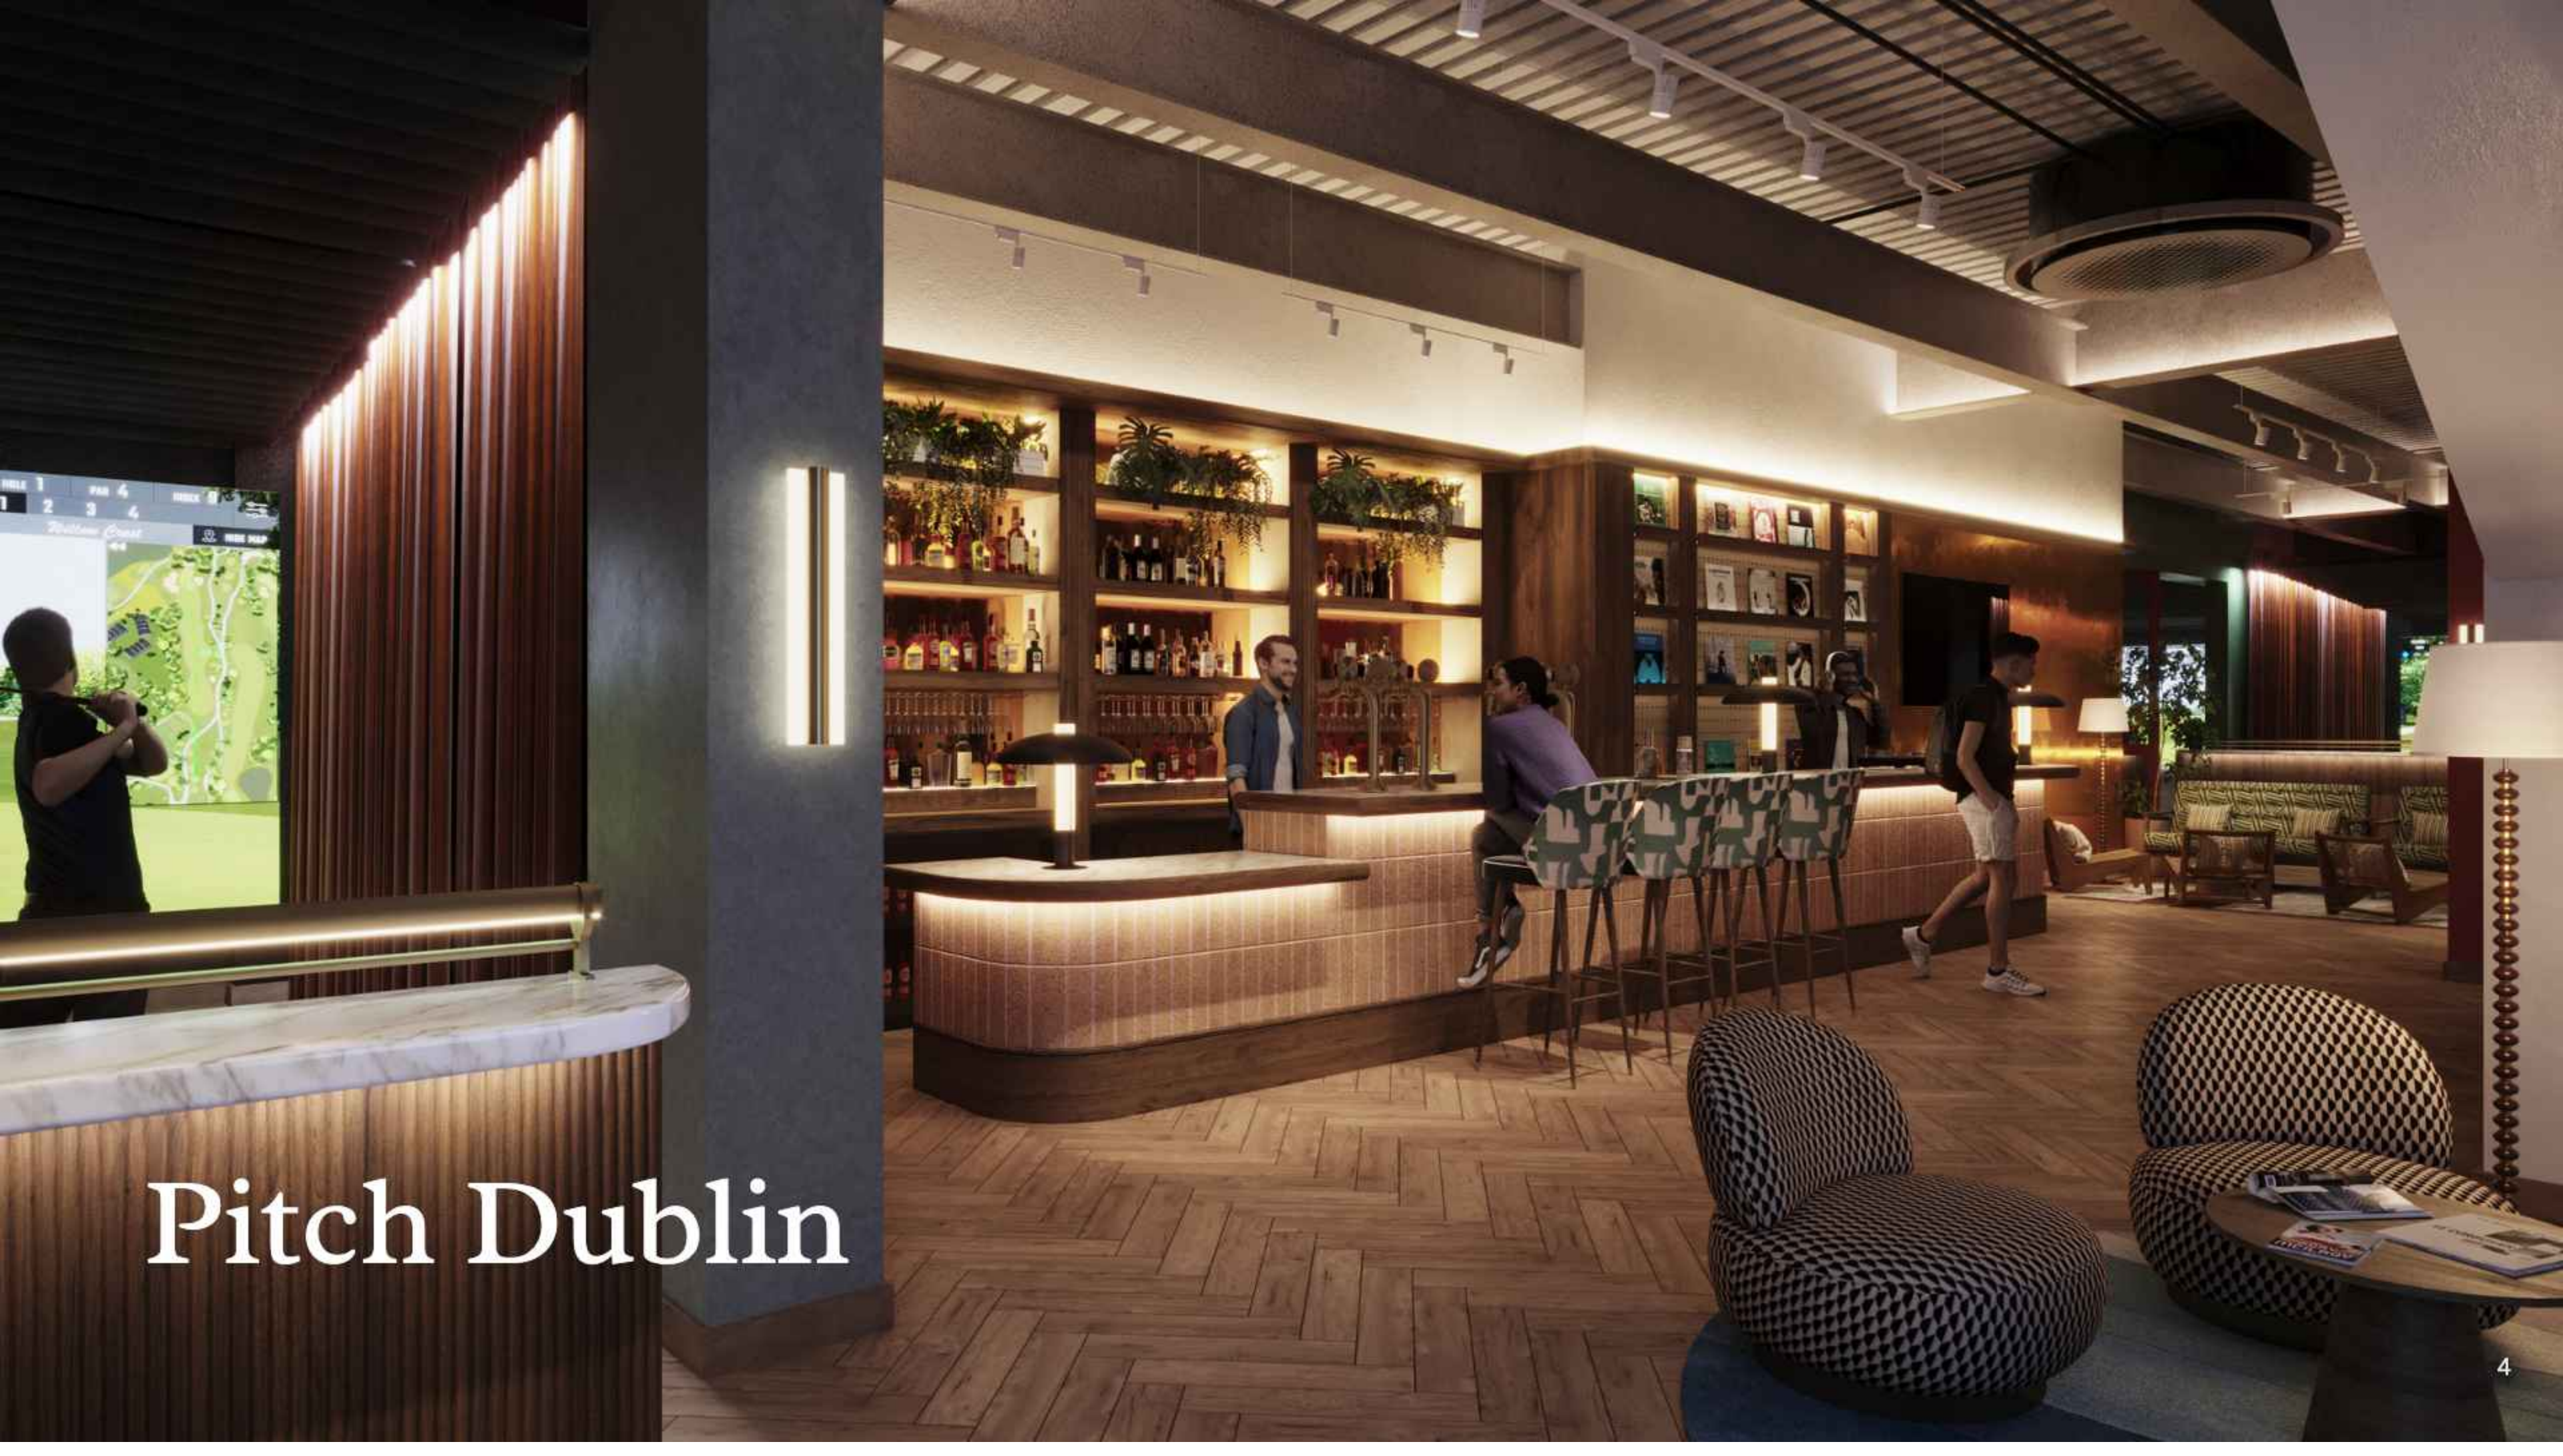

Pitch Dublin