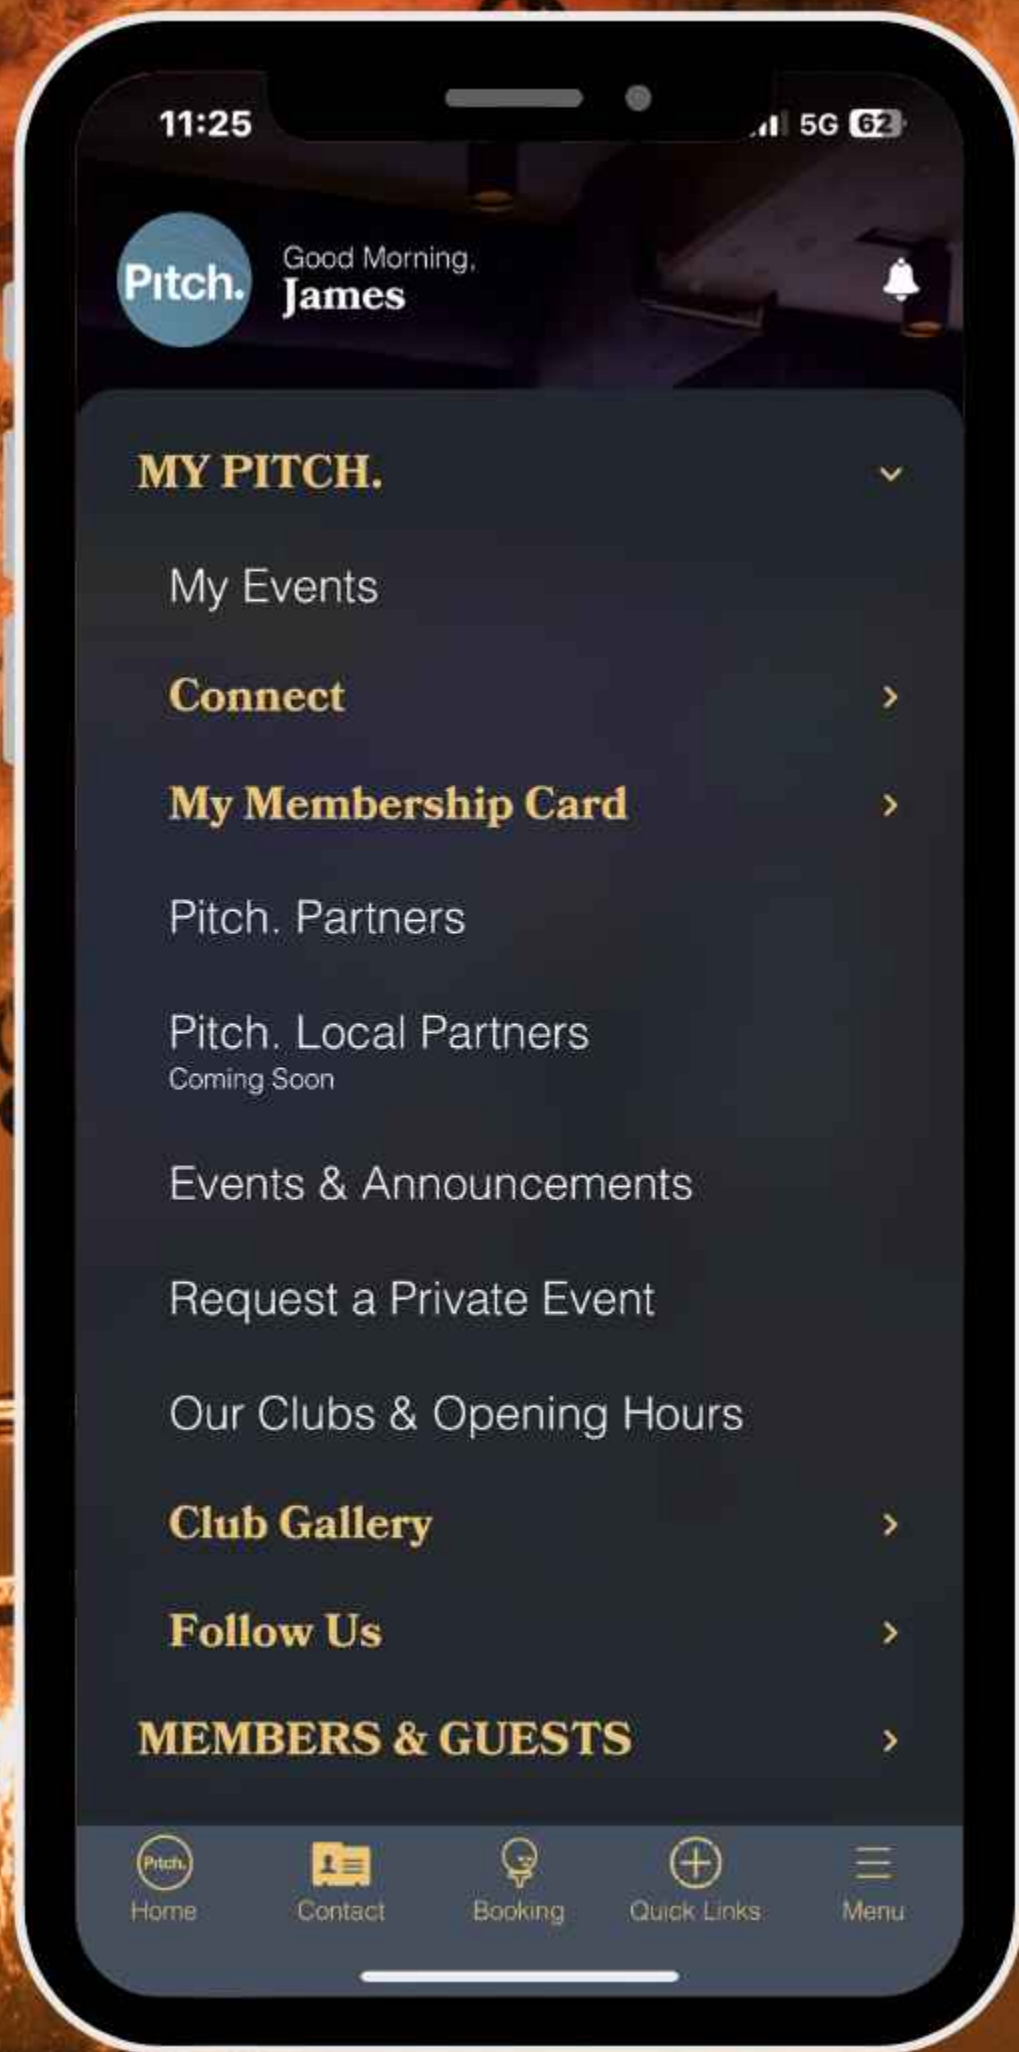

Pitch Members App

Our brand new Club App will serve as our **HQ for Pitch**, allowing members to connect with each other, receive exclusive offers from our brand partners, manage bookings, and stay up to date with all the latest news and events!

Our app will be available to download on the Apple App Store and the Google Play Store, whilst seamlessly integrating with the Pitch booking platform and Trackman app.

Pacesetter Technology is the leading provider for the worlds most premium members clubs and golf facilities.