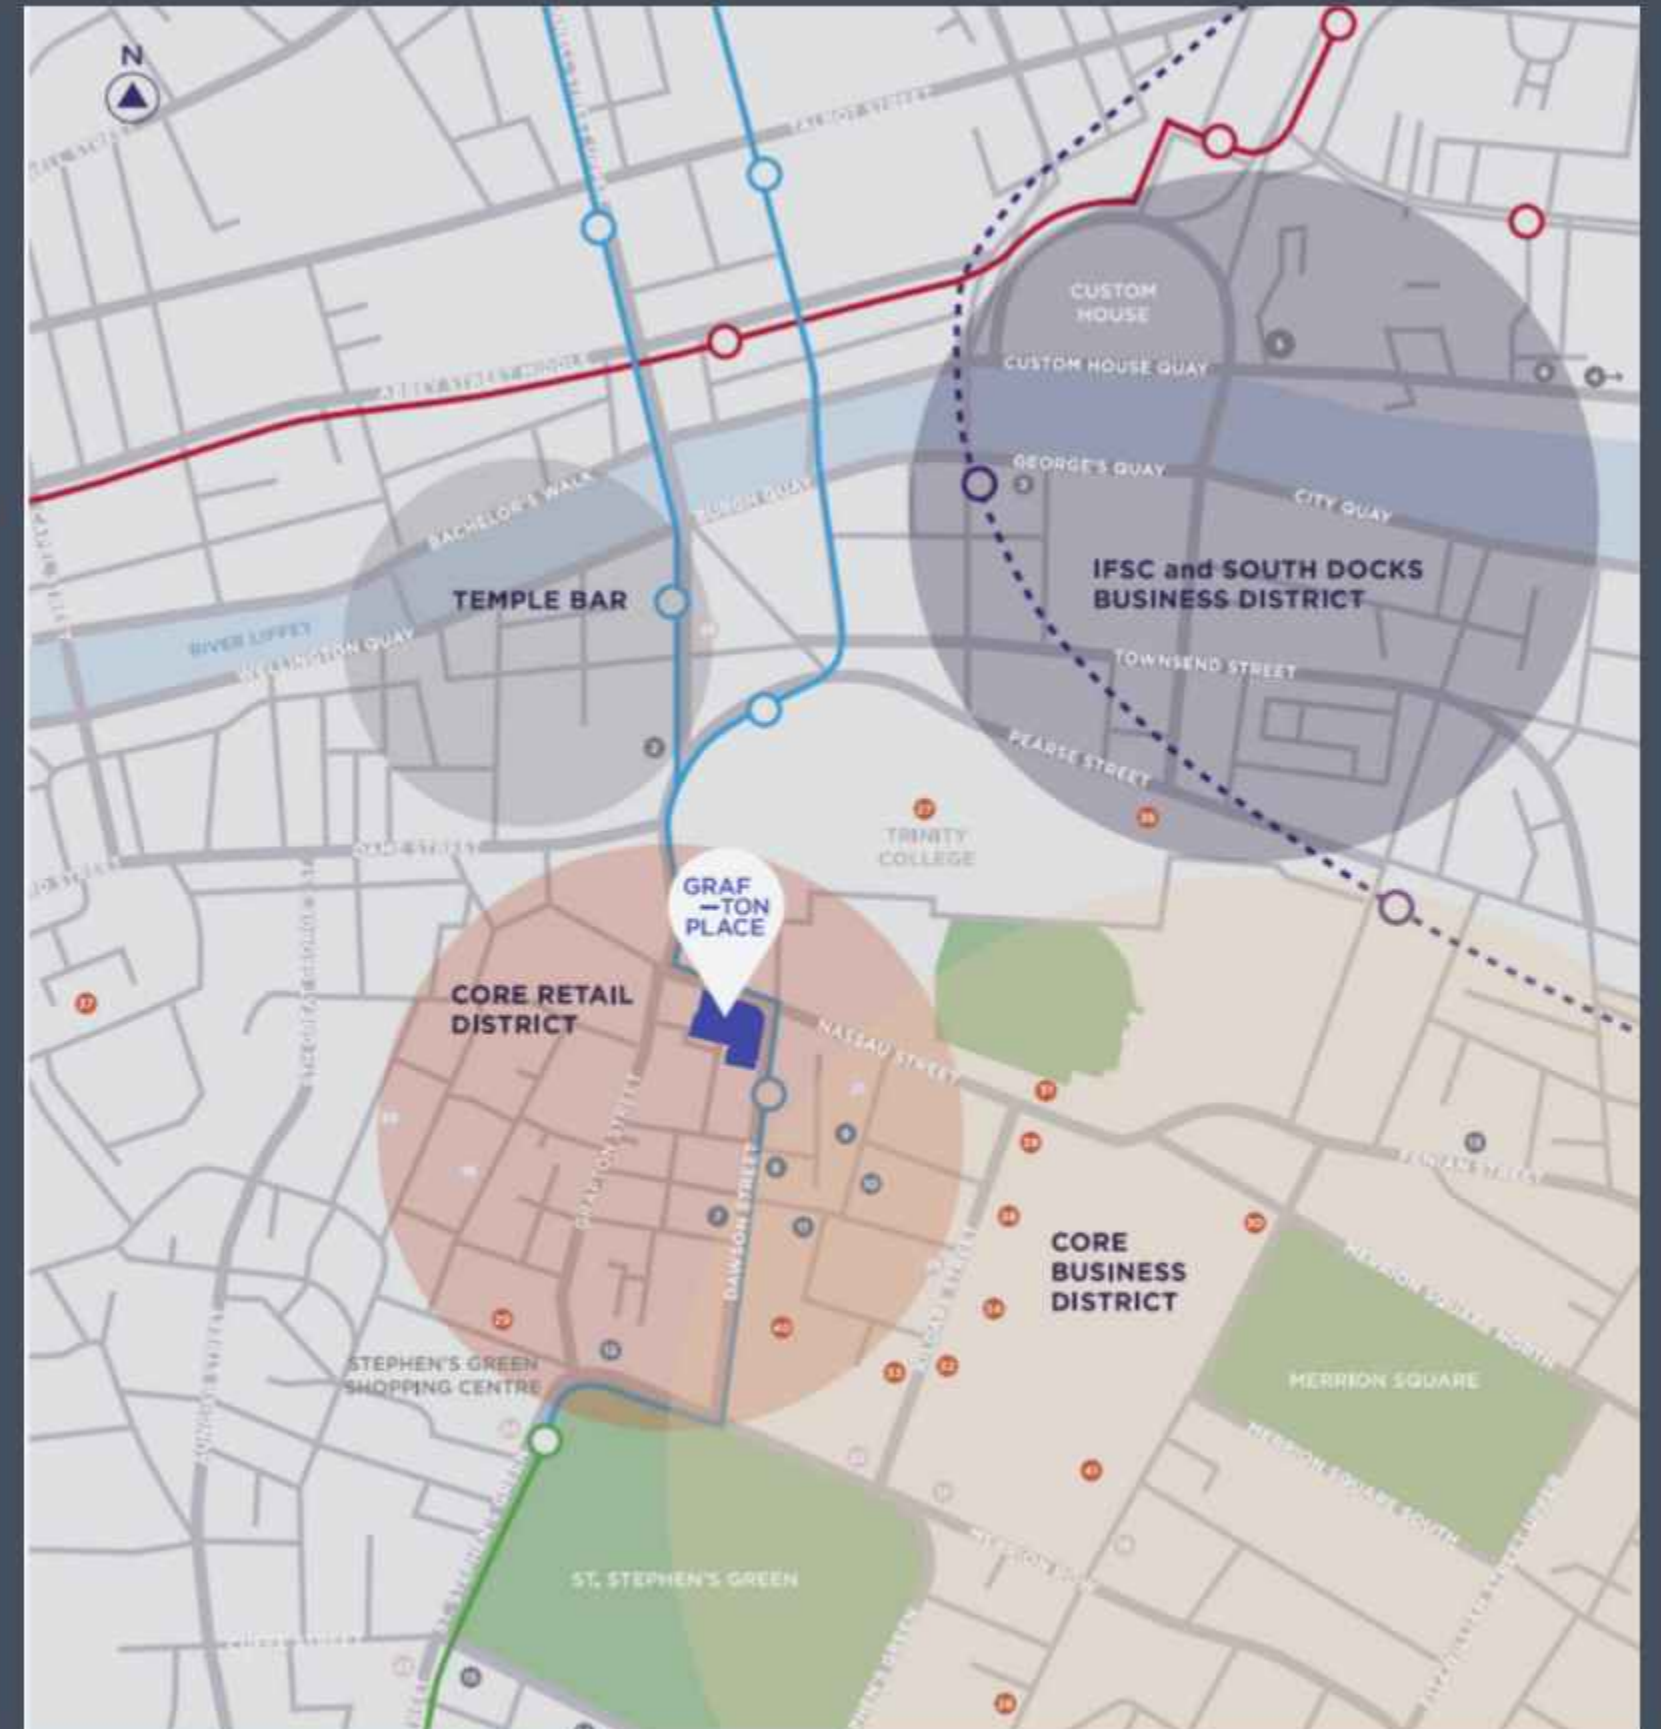

FAQ's

Relating to the Package

How much bay time per month? You get 4 hours of complimentary bay peak time per month, valued at approximately €280 & unlimited off-peak hours.

What is the unlimited guests policy mean? You can bring with you up to 7 guests for free to use the bays.