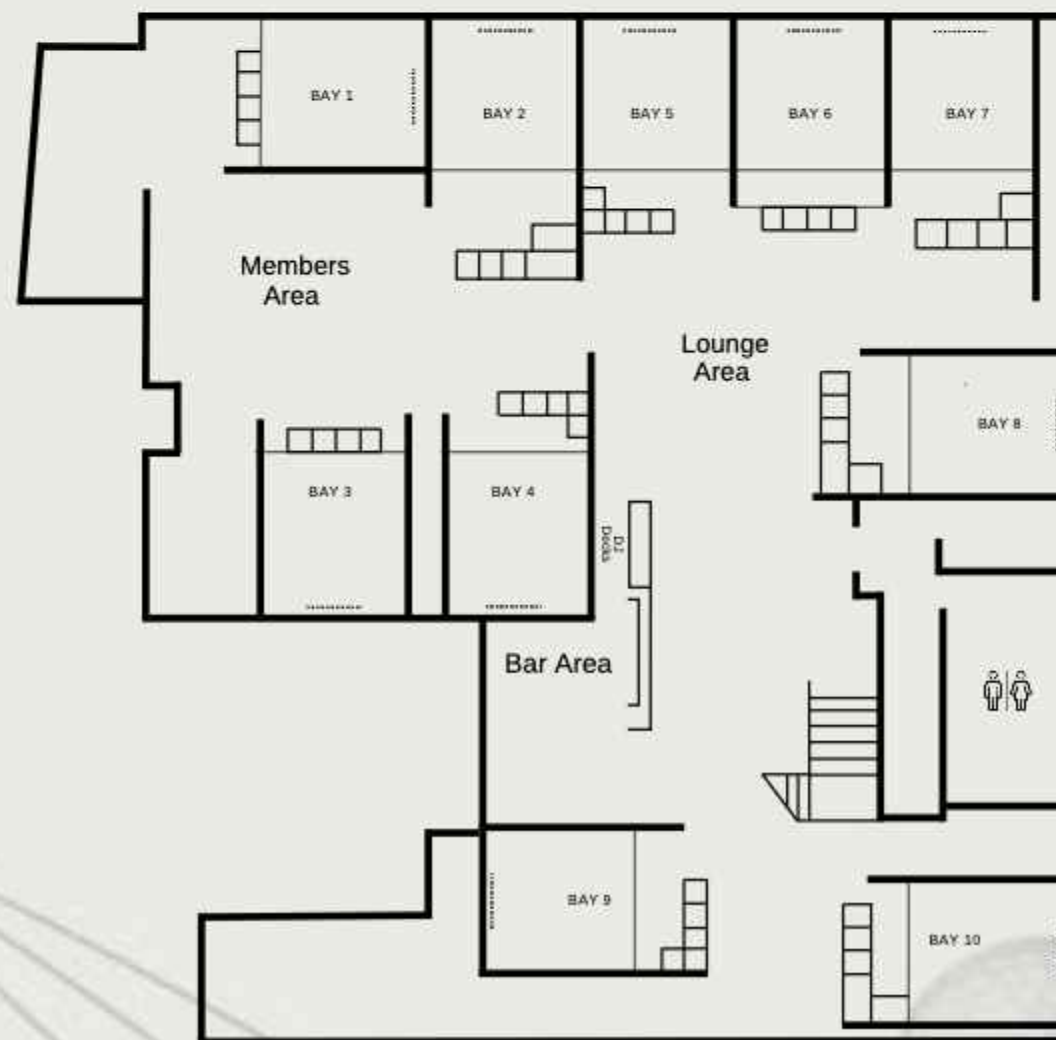

Spanning 9,000 square feet, our **space features:**

- Ten versatile bays
- Exclusive private members area with 4 bays
- An elegant bar and lounge area
- Tour technology provided by Trackman
- Access to PGA Professionals for lessons
- Radial custom fitting suite

Pitch Dublin

Dublin Floorplan

Ground Floor

Lower Floor

Landmark Location

Pitch. Dublin

unit 3A,
Grafton Place,
60-63 Dawson Street
Dublin

A Club Where Everyone is Welcome