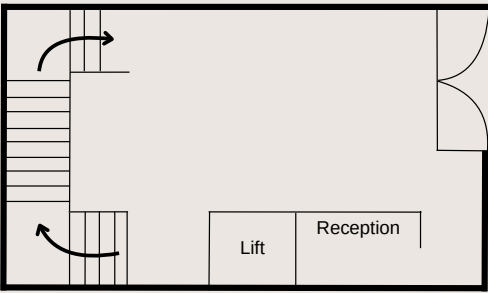

Dublin Floorplan

Ground Floor