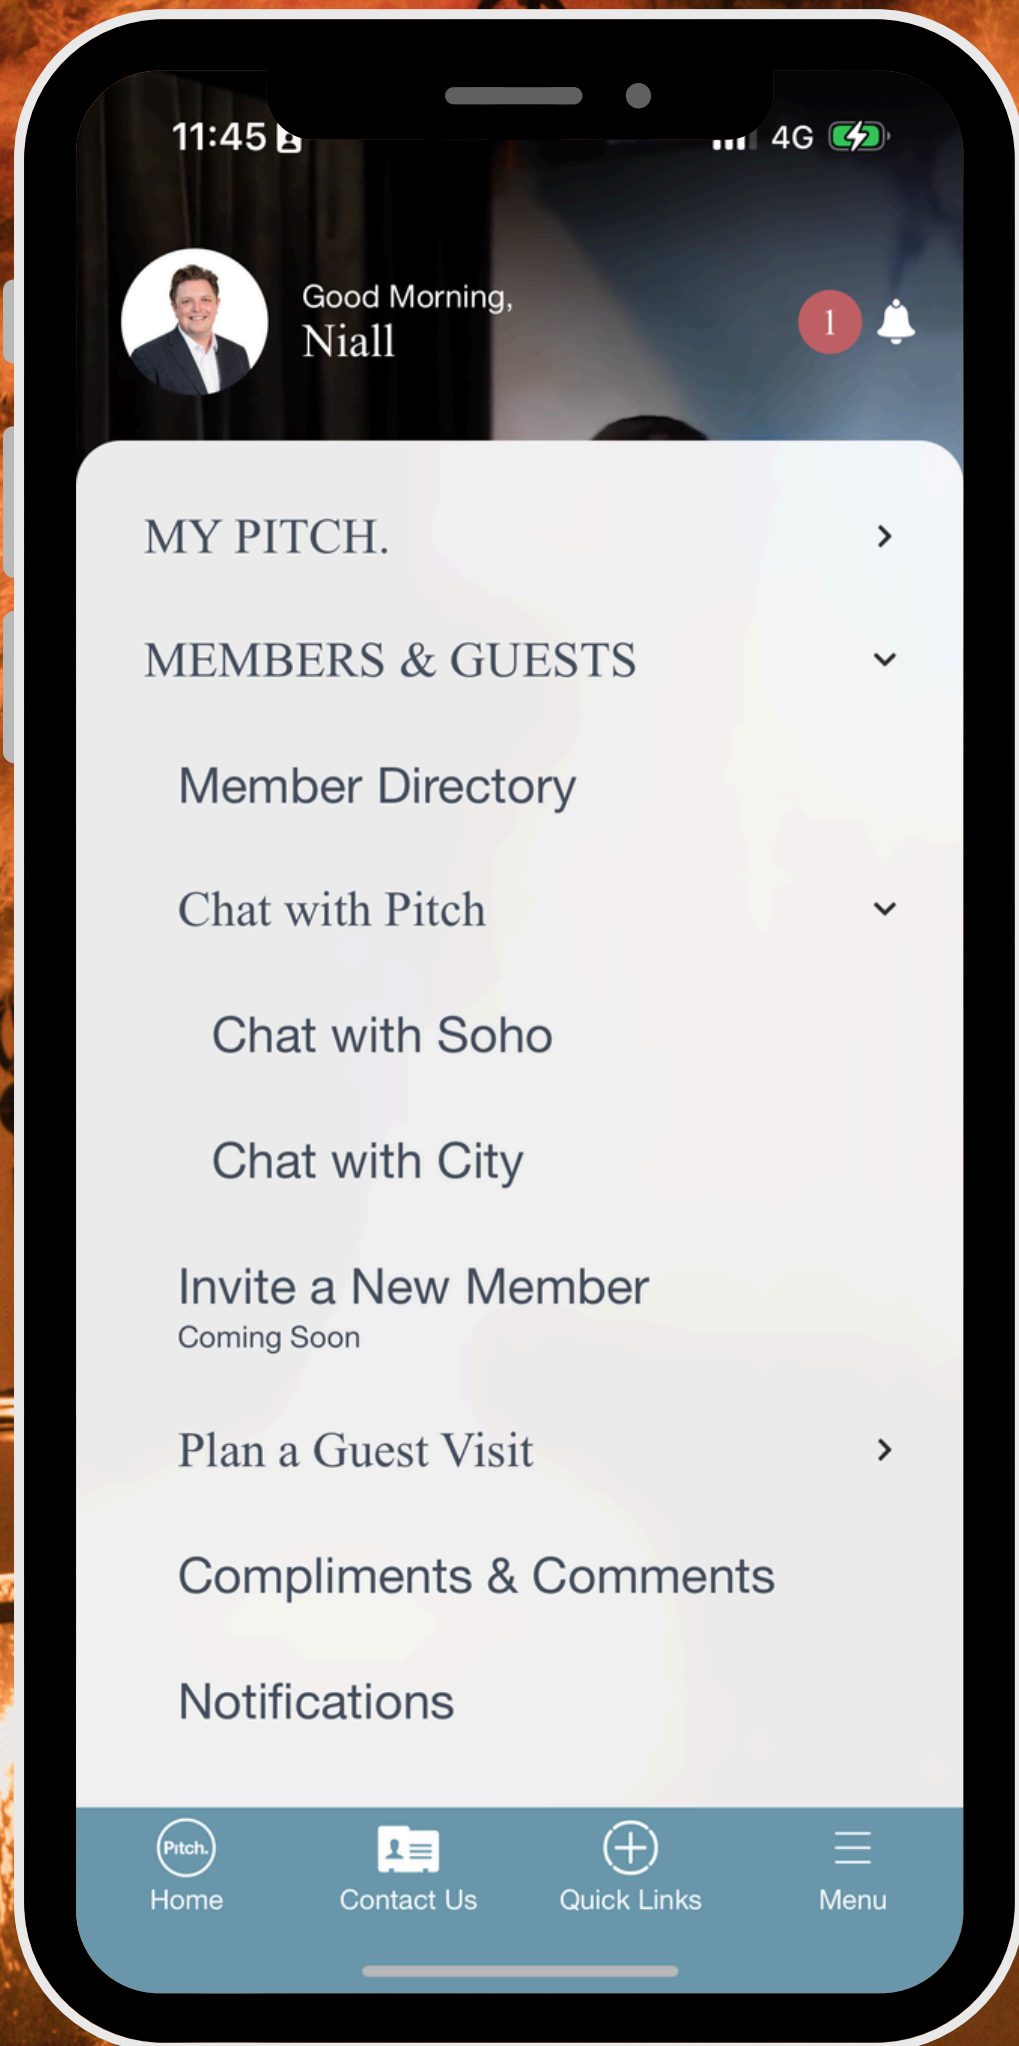

Pitch Members App

Our brand new members app will serve as our **HQ for Pitch**, allowing members to connect with each other, receive exclusive offers from our brand partners, manage bookings, and stay up to date with all the latest news and events!

Our app will be available to download on the Apple App Store and the Google Play Store.

Pacesetter is used in the following premium golf facilities.